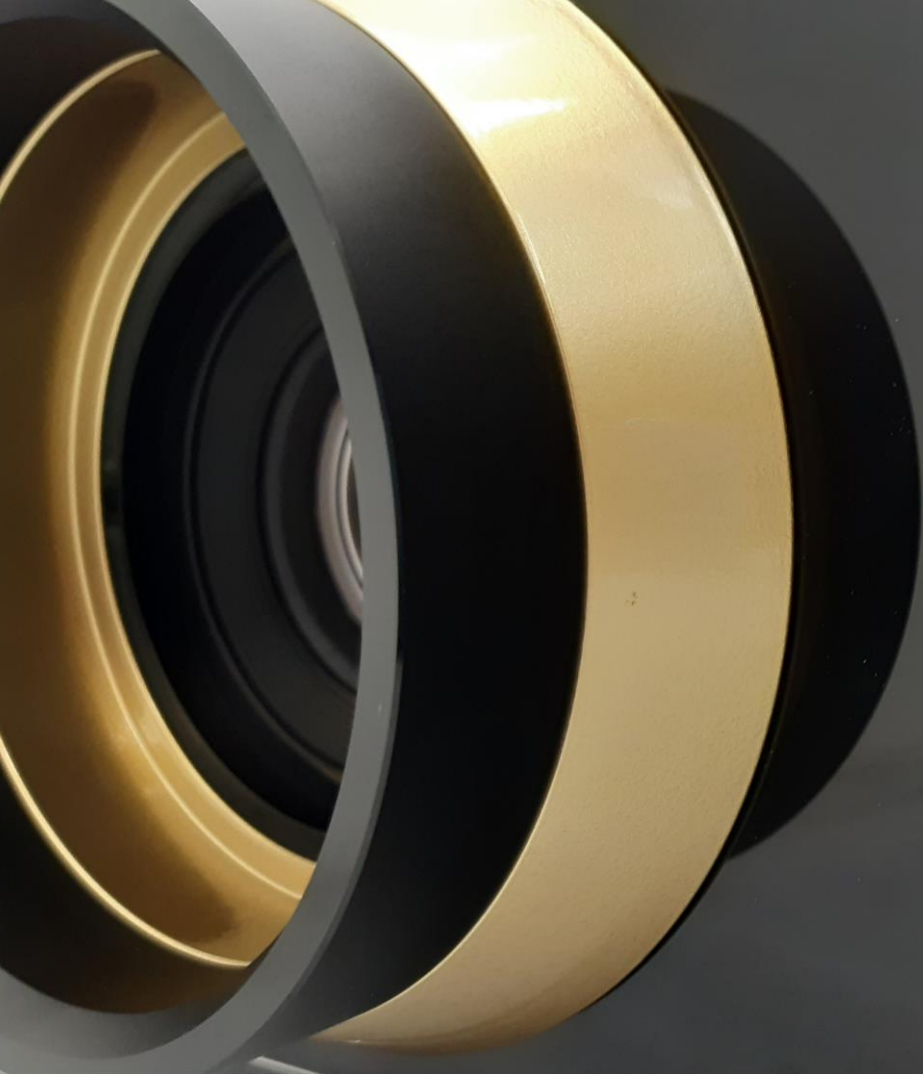

The signature
limited edition
GOLD SERIES line

MADE RIGHT FOR YOU